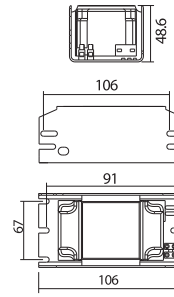

HSI-SAPI 70/22

HSI-SAPI 70/22

Production Code	HSI-SAPI 70/22
Voltage	220V
Watt	70W
Frequency	50Hz
Current	1A
Weight	1140gr
A	106mm
B	91mm
C	96mm